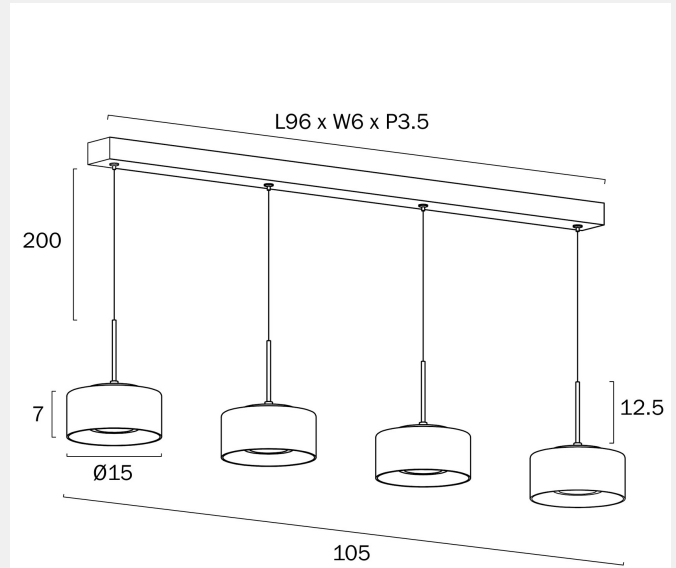

CEDRO 4 PENDANT LIGHT

Note: Dimensions are only a guide and may vary due to manufacturing variations.

LIGHT SOURCE

Voltage Input

240V

Total Wattage (max)

30

Globe Type

PRODUCT DIMENSIONS

Fixture Weight (Kg)

3.5

Fixture Height (cm)

7

Fixture Length (cm)

105

Fixture Width (cm)