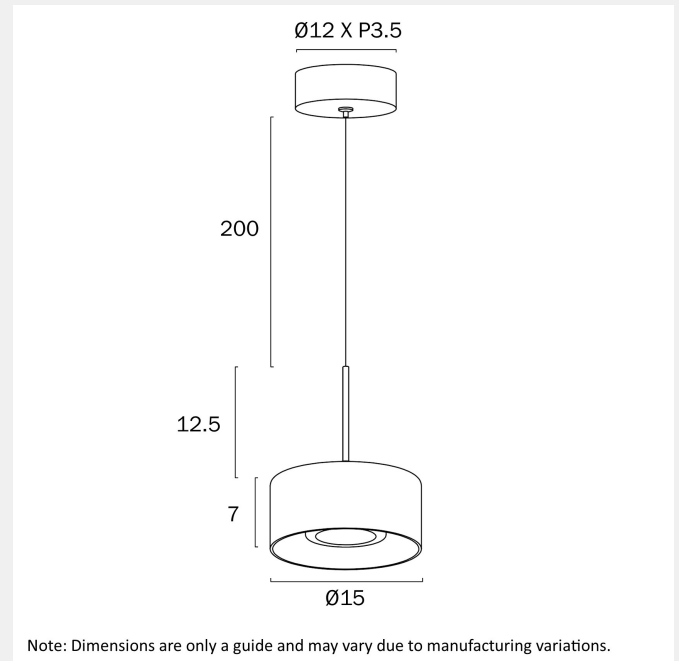

CEDRO 1 PENDANT LIGHT

LIGHT SOURCE

Voltage Input

240V

Total Wattage (max)

8

Globe Type

LED

Globe / Light Source qty

1

Globe / Light Source included

Yes

Color Kelvin

3 CCT (3000k - 4000k - 5000k)

Color Temperature

Warm White; Natural White; Cool White

Fixture Weight (Kg)

0.9

Fixture Diameter (cm)

15

Fixture Height (cm)

7

Suspension Length (cm)

200