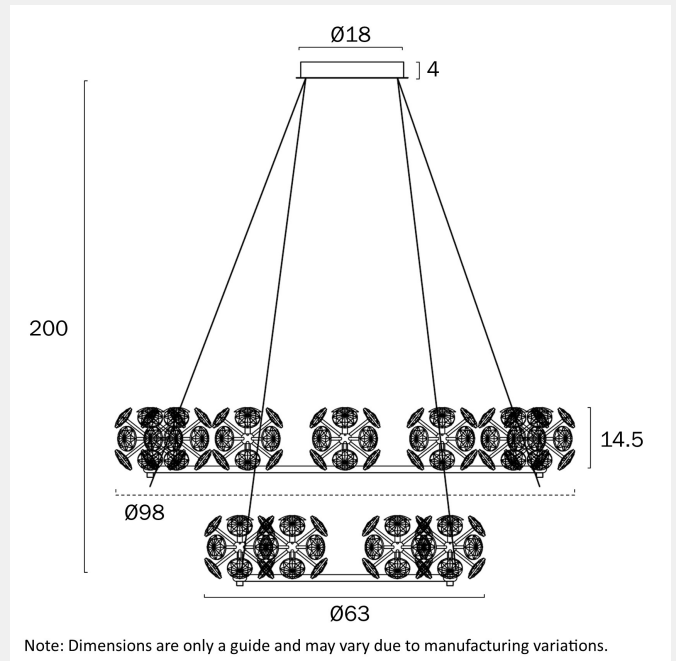

CATANIA 18 LED PENDANT LIGHT

LIGHT SOURCE

Voltage Input

240V

Total Wattage (max)

54

Wattage

3

Globe Type

LED integrated SMD

Globe / Light Source qty

18

Globe / Light Source included

Yes

Color Kelvin

3000k

Color Temperature

Warm White

Dimmable

No

Lumens

1990

CRI (Color Rendering Index)

>80

SPECIFICATIONS

Lead and Plug

No

IP rating

IP20

Height Adjustable?

Yes

Raked Ceiling Compatible

No

Mounting

Surface

Electrical Protection

CLASS I - HIGH VOLTAGE, EARTH REQUIRED

COLOUR AND MATERIAL

Fixture Material

Iron, Crystal

Fixture Finish

Matte