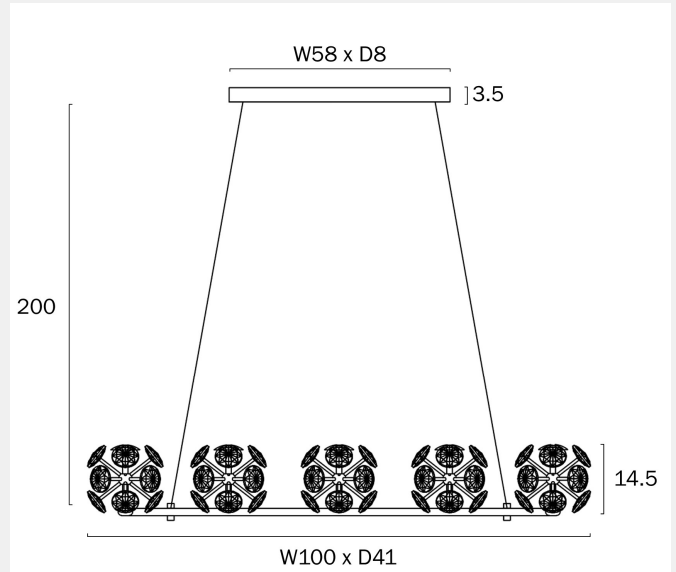

## CATANIA 8 LED PENDANT LIGHT

Note: Dimensions are only a guide and may vary due to manufacturing variations.

### LIGHT SOURCE

**Voltage Input**

240V

**Total Wattage (max)**

24

**Wattage**

3

**Globe Type**

LED integrated SMD

**Globe / Light Source qty**

8

**Globe / Light Source included**

Yes

**Color Kelvin**

3000k

**Color Temperature**

## PRODUCT DIMENSIONS

---