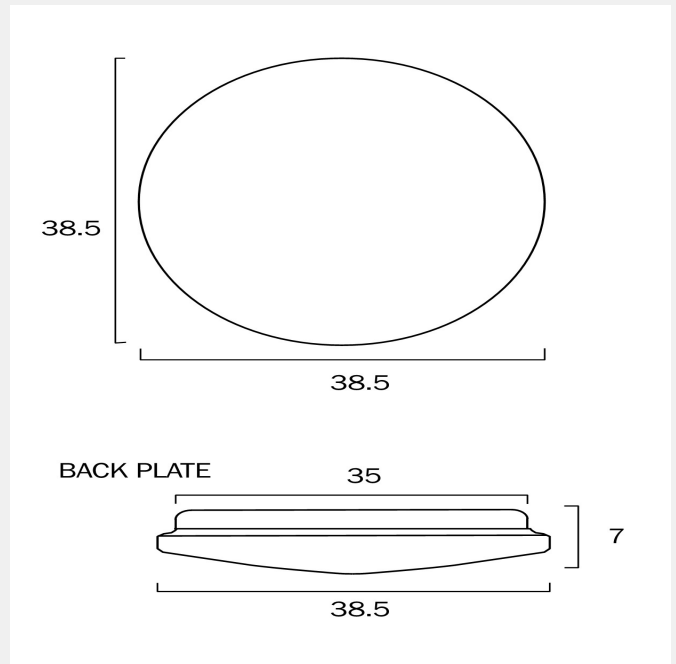

## CASSIA 38CM 28W 3CCT LED OYSTER CEILING LIGHT

### LIGHT SOURCE

**Voltage Input**

240V

**Total Wattage (max)**

28

**Globe Type**

LED integrated SMD

**Globe / Light Source included**

**PRODUCT DIMENSIONS**

---

**Fixture Weight (Kg)**

0.8

**Fixture Diameter (cm)**

38.5

**Fixture Projection (cm)**

7