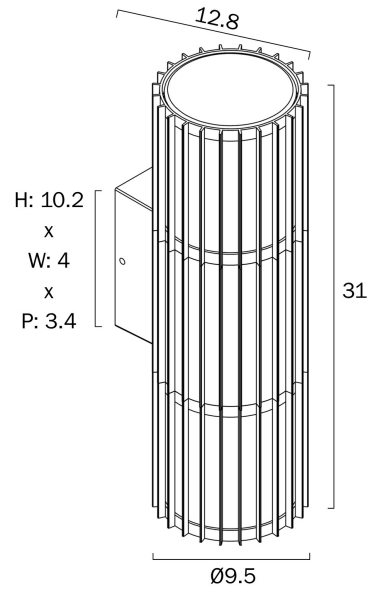

## CASHEL TWIN EXTERIOR WALL LIGHT

Note: Dimensions are only a guide and may vary due to manufacturing variations.

## VARIANTS

[CASHEL EX2-BK] CASHEL  
TWIN EXTERIOR WALL LIGHT  
(BLACK)

9329501083833

[CASHEL EX2-RST] CASHEL  
TWIN EXTERIOR WALL LIGHT  
(CORTEN)

9329501083840

Find CASHEL TWIN EXTERIOR WALL LIGHT on  
[www.telbix.com](http://www.telbix.com)