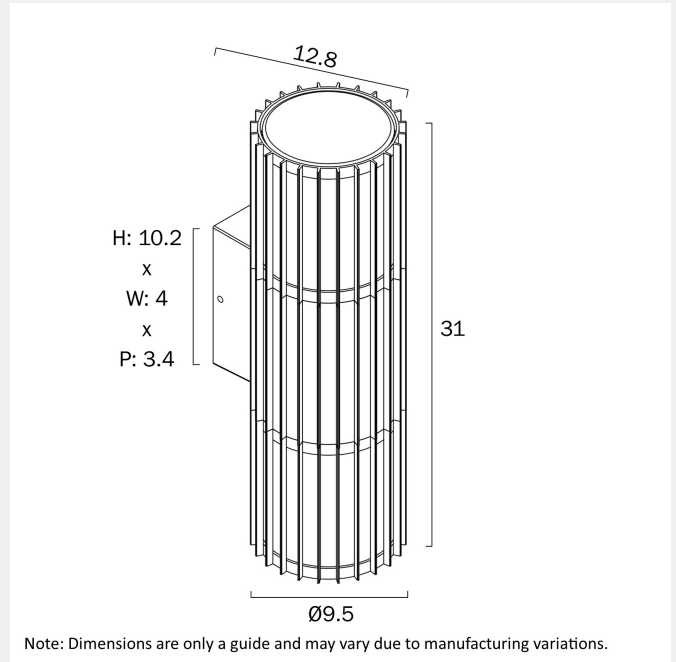

CASHEL TWIN EXTERIOR WALL LIGHT

LIGHT SOURCE

Voltage Input

240V

Total Wattage (max)

50

Wattage

25

PRODUCT DIMENSIONS

Fixture Weight (Kg)

0.75

Fixture Projection (cm)

12.8

Fixture Diameter (cm)

9.5

Fixture Height (cm)