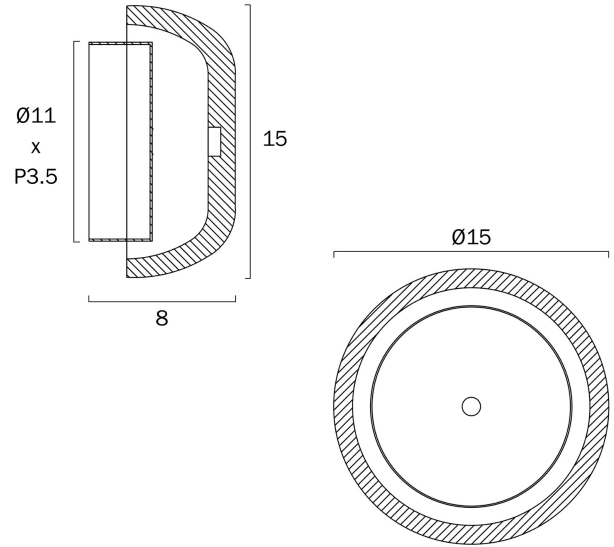

CASAR WALL LIGHT

Note: Dimensions are only a guide and may vary due to manufacturing variations.

LIGHT SOURCE

Voltage Input

240V

Total Wattage (max)

6

Globe Type

COLOUR AND MATERIAL

Fixture Material

Travertine,Iron

PRODUCT DIMENSIONS

Fixture Weight (Kg)

1

Fixture Projection (cm)

8