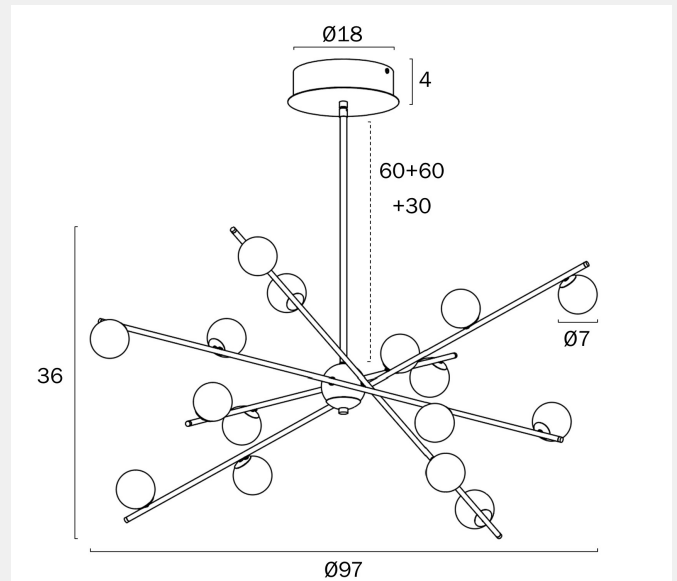

CAPTIVA 16 LED PENDANT LIGHT

Note: Dimensions are only a guide and may vary due to manufacturing variations.

LIGHT SOURCE

Voltage Input

240V

Total Wattage (max)

48

Wattage

3

Globe Type

LED integrated SMD

Globe / Light Source qty

16

Globe / Light Source included

Yes

Color Kelvin

Lead and Plug

No

IP rating

IP20

Suspension Type

Rod (1x300)+(2x600)

Height Adjustable?

Yes

Polished or Satin

WARRANTY

Replacement Warranty

*3 Years

PRODUCT DIMENSIONS

Fixture Weight (Kg)

3.8

Fixture Diameter (cm)