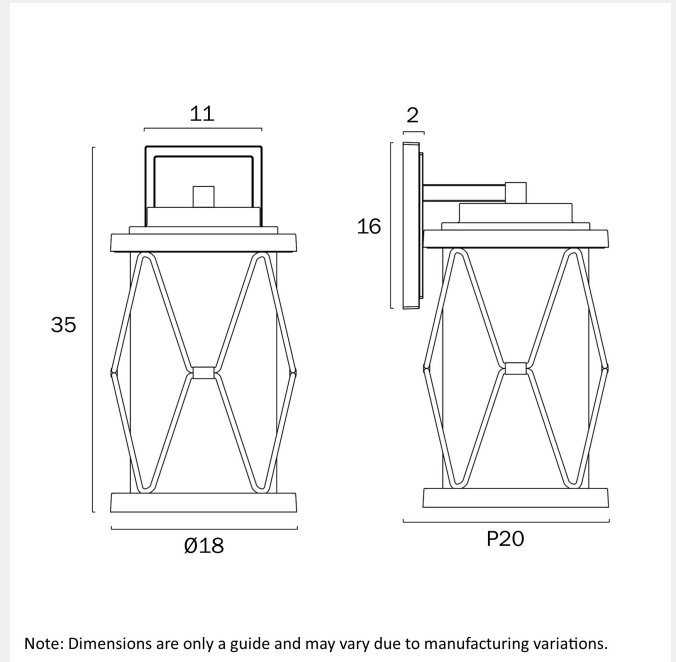

CAPSTAN 35CM EXTERIOR WALL LIGHT LARGE

LIGHT SOURCE

Voltage Input

240V

Total Wattage (max)

25

Globe Type

E27

1.98

Fixture Projection (cm)

20

Fixture Diameter (cm)

18

Fixture Height (cm)

35

WARRANTY