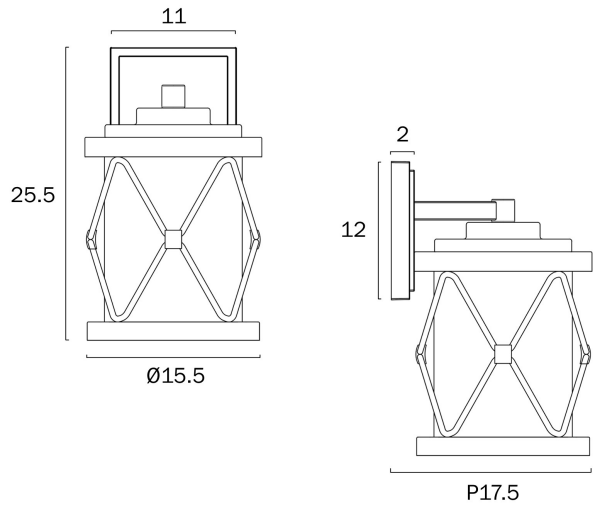

CAPSTAN 25CM EXTERIOR WALL LIGHT SMALL

Note: Dimensions are only a guide and may vary due to manufacturing variations.

LIGHT SOURCE

Voltage Input

240V

Total Wattage (max)

25

Globe Type

Fixture Weight (Kg)

1.35

Fixture Projection (cm)

17.5

Fixture Diameter (cm)

15.5

Fixture Height (cm)

25.5