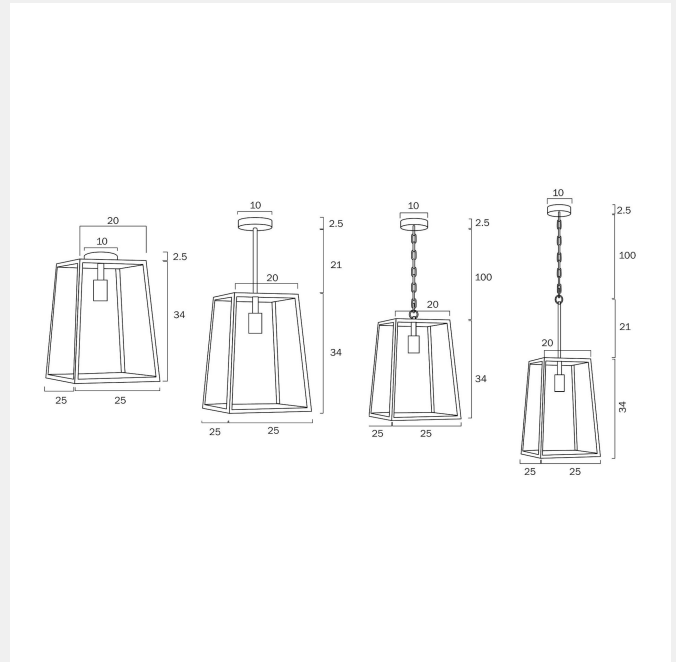

CANTENA 25CM PENDANT LIGHT SOLID BRASS LARGE

LIGHT SOURCE

Voltage Input

240V

Total Wattage (max)

25

Globe Type

E27

Globe / Light Source qty

1

Globe / Light Source included

No

Dimmable

Globe Dependant

SPECIFICATIONS

Lead and Plug

No

IP rating

IP43

Suspension Type

Chain + Rod

Height Adjustable?

Yes

Mounting

*3 Years

PRODUCT DIMENSIONS

Fixture Height (cm)

34

Fixture Length (cm)

25

Fixture Width (cm)

25