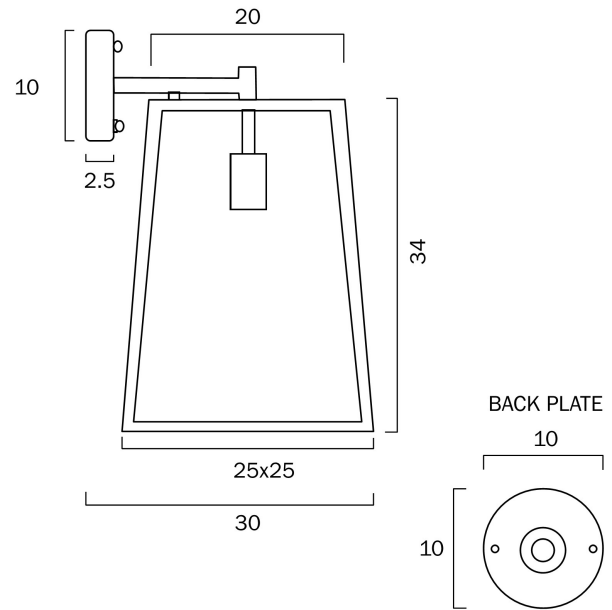

CANTENA 25CM EXTERIOR WALL LIGHT SOLID BRASS LARGE

LIGHT SOURCE

Voltage Input

240V

Total Wattage (max)

25

Globe Type

E27

30

Fixture Height (cm)

42

Fixture Length (cm)

25

Fixture Width (cm)

25

WARRANTY