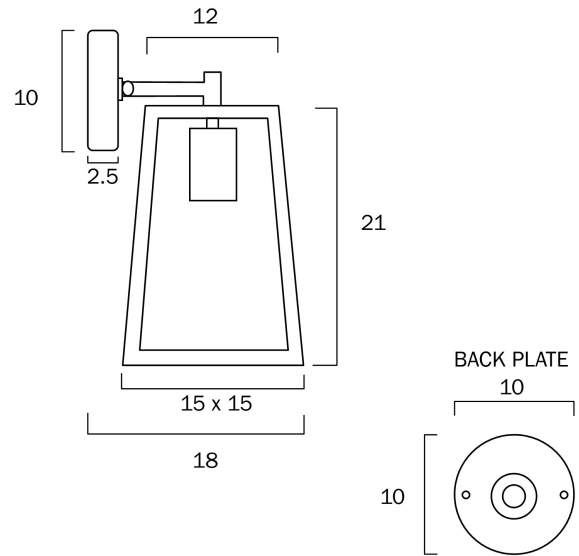

## CANTENA 15CM SOLID BRASS EXTERIOR WALL LIGHT SMALL

### LIGHT SOURCE

**Voltage Input**

240V

**Total Wattage (max)**

25

**Globe Type**

E27

**Globe / Light Source qty**

### PRODUCT DIMENSIONS

**Fixture Weight (Kg)**

1.8

**Fixture Projection (cm)**

18

**Fixture Height (cm)**

29

**Fixture Width (cm)**