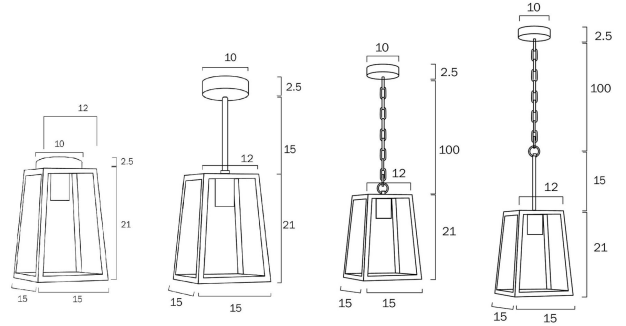

CANTENA 15CM PENDANT LIGHT SOLID BRASS SMALL

LIGHT SOURCE

Voltage Input

240V

Total Wattage (max)

25

Globe Type

E27

*3 Years

PRODUCT DIMENSIONS

Fixture Height (cm)

21

Fixture Length (cm)

15

Fixture Width (cm)

15