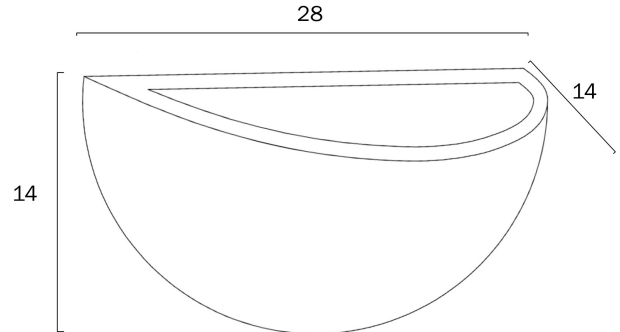

CAMERO GYPSUM INDOOR WALL LIGHT

Note: Dimensions are only a guide and may vary due to manufacturing variations.

LIGHT SOURCE

Voltage Input

240V

Total Wattage (max)

20

Globe Type

Fixture Weight (Kg)

1.483

Fixture Projection (cm)

14

Fixture Width (cm)

28

Fixture Height (cm)

14