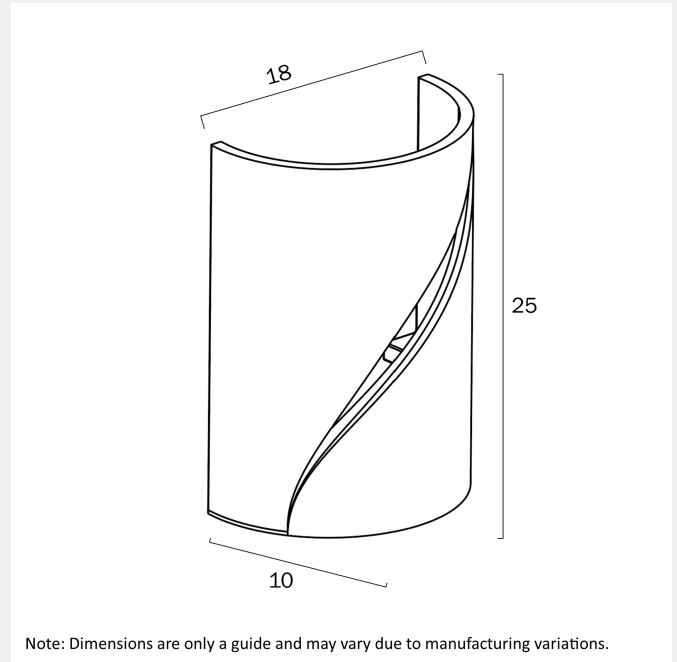

CALRO GYPSUM INDOOR WALL LIGHT

LIGHT SOURCE

Voltage Input

240V

Total Wattage (max)

25

Globe Type

E14

Globe / Light Source qty

2

SPECIFICATIONS

Lead and Plug

No

IP rating

IP20

Mounting

Surface

PRODUCT DIMENSIONS

Fixture Projection (cm)

10

Fixture Width (cm)

18

Fixture Height (cm)

25

OTHER

Installation Required

Yes (by Licensed Electrician only)

CARE

Care Instructions

Do not use strong liquid cleaners, Wipe clean with a dry cloth, Aluminium, Brass and Stainless Steel will naturally oxidised and change overtime. Exterior products require regular four (4) monthly cleaning and maintenance to ensure they do not accumulate dirt or other environmental deposits. Wipe the product with a mild detergent and warm water to remove surface deposits. Rinse with fresh water and wipe dry with a soft cloth. An extra temporary protection barrier of water displacement oil can help to maintain the surface, such as WD40, sprayed onto a soft cloth and rubbed onto the surface.