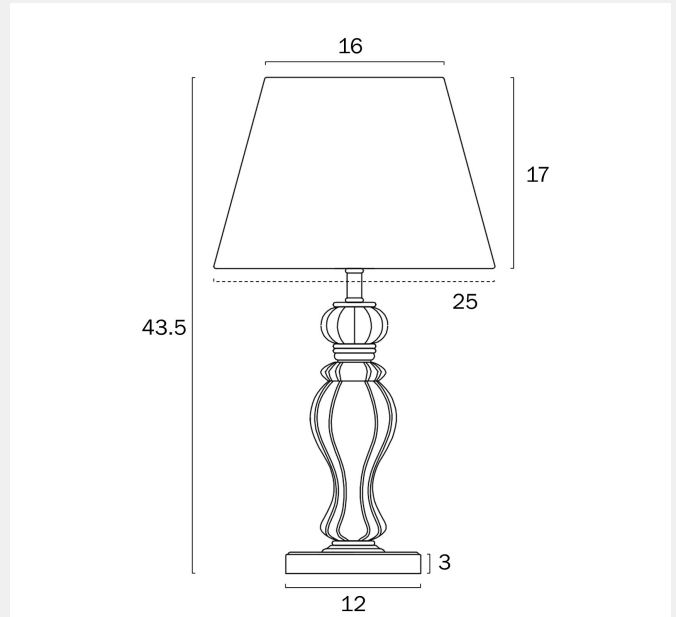

CADIZ TABLE LAMP

Note: Dimensions are only a guide and may vary due to manufacturing variations.

LIGHT SOURCE

Voltage Input

240V

Total Wattage (max)

25

Globe Type

Fixture Weight (Kg)

1.2

Fixture Height (cm)

43.5

Fixture Diameter (cm)

25

Fixture Width (cm)

25