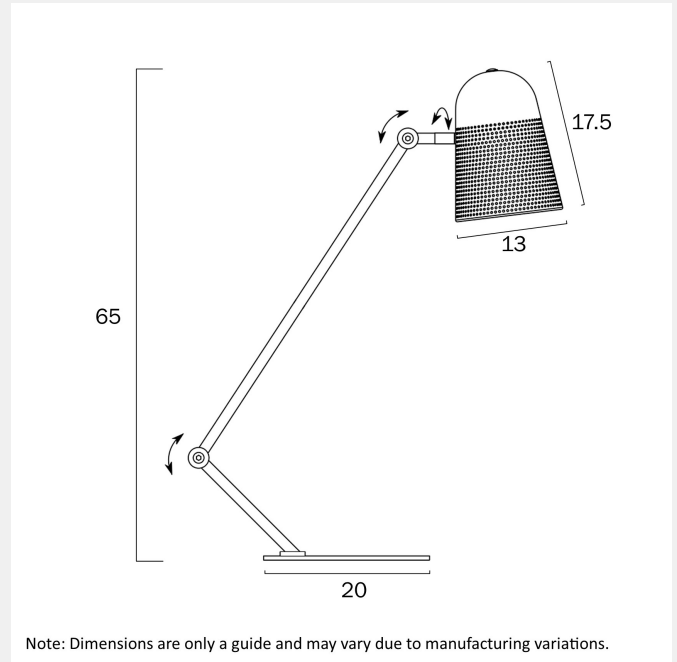

CADENA TABLE LAMP

Note: Dimensions are only a guide and may vary due to manufacturing variations.

LIGHT SOURCE

Voltage Input

240V

Total Wattage (max)

25

Globe Type

RAL 9002 (WH)

PRODUCT DIMENSIONS

Fixture Weight (Kg)

2.1

Fixture Height (cm)

65

Cable Length (cm)

180 (30+Inline Switch+150)