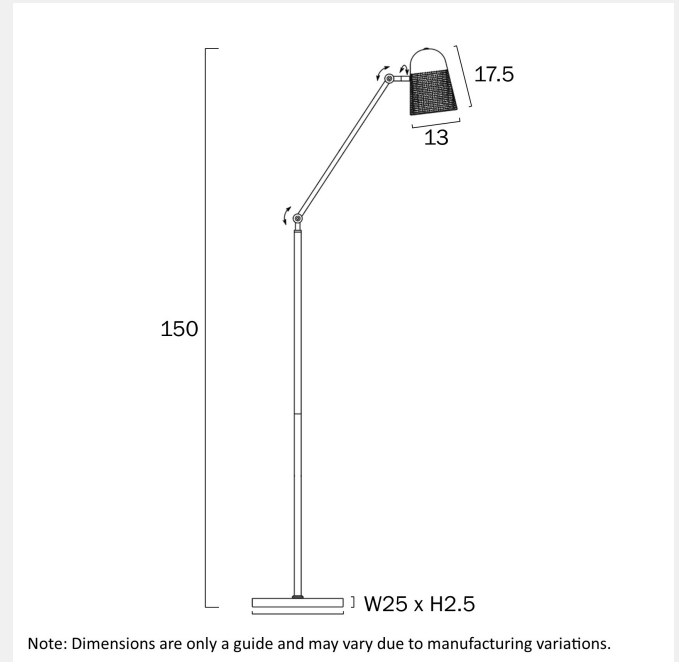

CADENA FLOOR LAMP

LIGHT SOURCE

Voltage Input

240V

Total Wattage (max)

25

Globe Type

E27

PRODUCT DIMENSIONS

Fixture Weight (Kg)

3.9

Fixture Height (cm)

150

Cable Length (cm)

200 (50+Foot Switch+150)

Telbix.