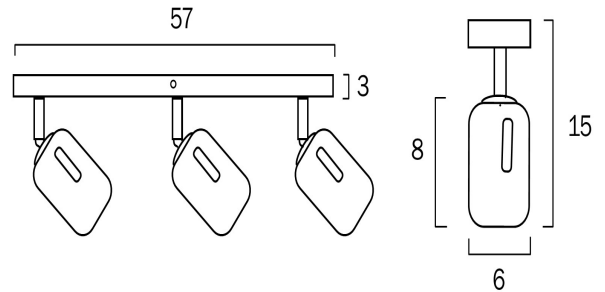

BURTON 3 LED CEILING SPOTLIGHT

LIGHT SOURCE

Voltage Input

240V

Total Wattage (max)

18

Wattage

6

Globe Type

LED integrated COB

Globe / Light Source qty

3

Globe / Light Source included

Yes

Color Kelvin

3000k

Color Temperature

Warm White

Dimmable

No

CRI (Color Rendering Index)

>80

SPECIFICATIONS

Lead and Plug

No

IP rating

IP20

Electrical Protection

CLASS I - HIGH VOLTAGE, EARTH REQUIRED

Beam Angle (degree)

90

Mounting

Surface

COLOUR AND MATERIAL

Fixture Material

Iron

PRODUCT DIMENSIONS

Fixture Weight (Kg)

1.5

Fixture Diameter (cm)

10