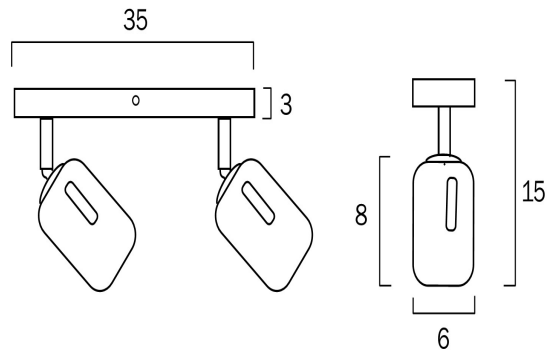

BURTON 2 LED CEILING SPOTLIGHT

burton

LIGHT SOURCE

Voltage Input

240V

Total Wattage (max)

12

Wattage

6

Globe Type

LED integrated COB

Globe / Light Source qty

2

Globe / Light Source included

Yes

Color Kelvin

3000k

Color Temperature

Warm White

Dimmable

No

CRI (Color Rendering Index)

>80

SPECIFICATIONS

Lead and Plug

No

IP rating

IP20

Electrical Protection

CLASS I - HIGH VOLTAGE, EARTH REQUIRED

Beam Angle (degree)

90

Mounting

Surface

COLOUR AND MATERIAL

Fixture Material

Iron

PRODUCT DIMENSIONS

Fixture Weight (Kg)

0.94

Fixture Length (cm)

36