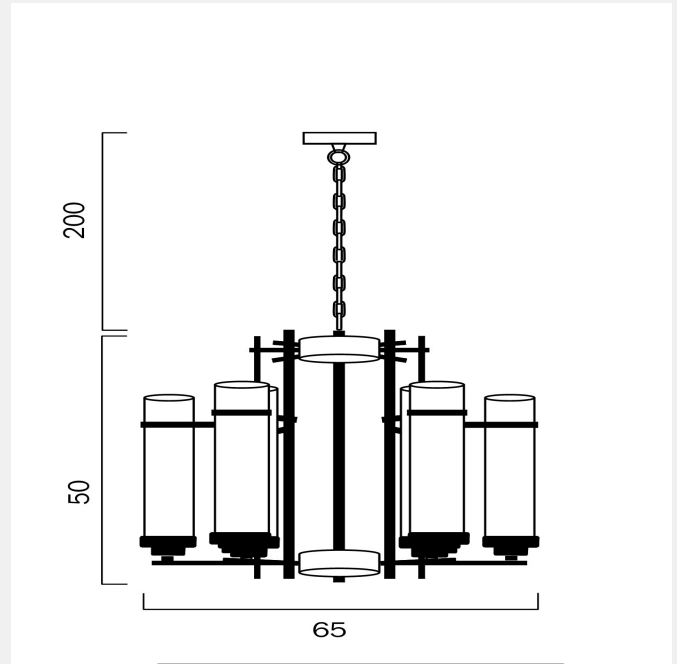

## BURGESS 6 PENDANT LIGHT

### LIGHT SOURCE

**Voltage Input**

240V

**Total Wattage (max)**

150

**Wattage**

25

**Globe Type**

E14

**Globe / Light Source qty**

6

**Globe / Light Source included**

No

**Dimmable**

Globe Dependant

## PRODUCT DIMENSIONS

---

**Fixture Weight (Kg)**

10.5

**Fixture Diameter (cm)**

65

**Fixture Height (cm)**

50