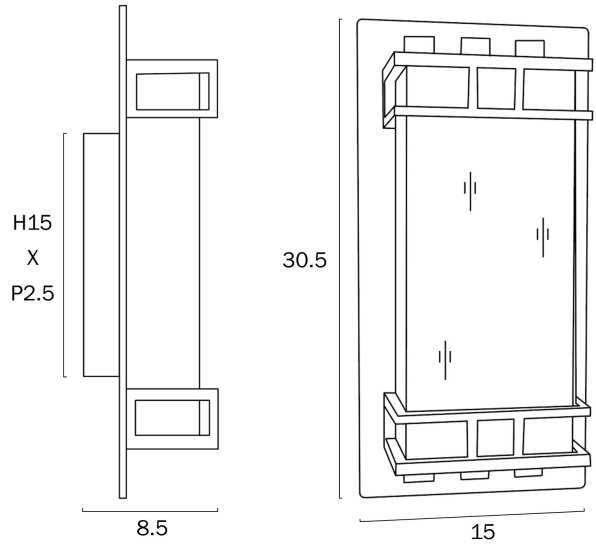

## BURCH EXTERIOR LED WALL LIGHT

Note: Dimensions are only a guide and may vary due to manufacturing variations.

### LIGHT SOURCE

**Voltage Input**

240V

**Total Wattage (max)**

7

**Globe Type**

LED integrated SMD

**Globe / Light Source qty**

### PRODUCT DIMENSIONS

**Fixture Weight (Kg)**

1

## Fixture Width (cm)

15