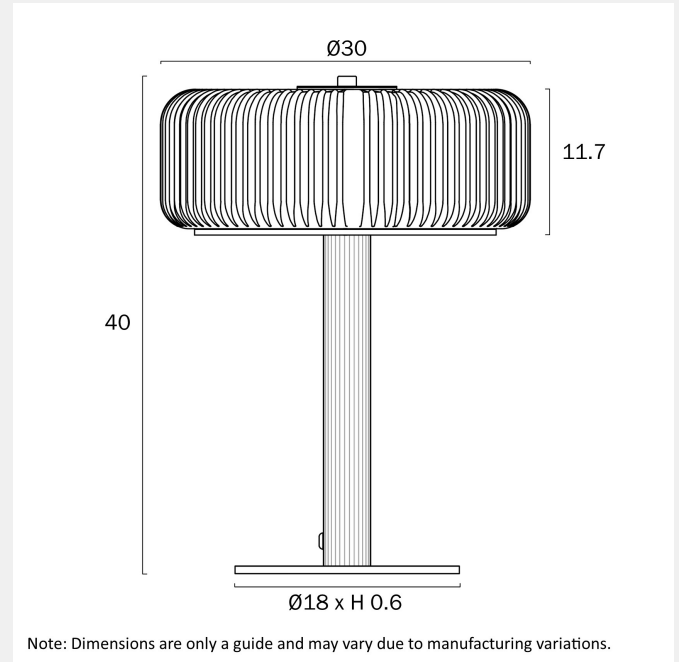

BRIZO TABLE LAMP

LIGHT SOURCE

Voltage Input

240V

Total Wattage (max)

50

Wattage

25

Globe Type

E14

Globe / Light Source qty

2

Globe / Light Source included

No

Dimmable

Globe Dependant

SPECIFICATIONS

Lead and Plug

Yes

Switch

Touch

IP rating

IP20

Electrical Protection

3.3

Fixture Height (cm)

40

Fixture Diameter (cm)

30

Cable Length (cm)

180

telbix.