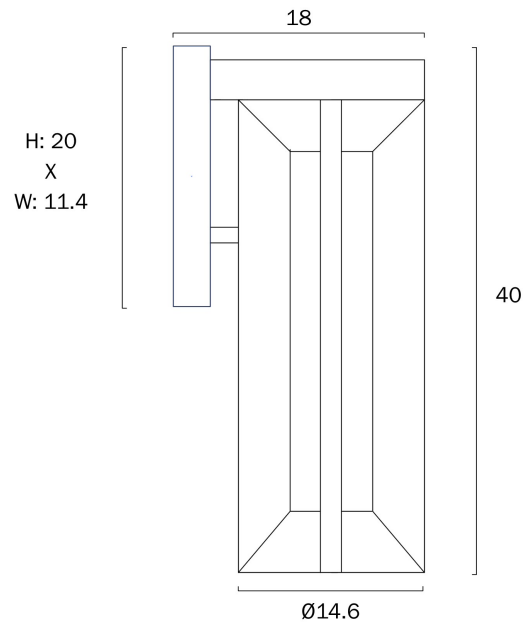

BRIXON 40CM EXTERIOR WALL LIGHT LARGE

LIGHT SOURCE

Voltage Input

240V

Total Wattage (max)

18

Globe Type

LED integrated SMD

Globe / Light Source qty

1

Globe / Light Source included

Yes

Color Kelvin

3000k

Color Temperature

Warm White

3.4

Telbix.

Fixture Projection (cm)

18

Fixture Height (cm)

40

Fixture Width (cm)

14.6