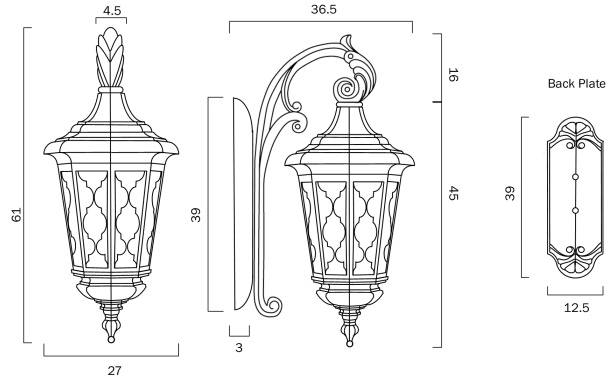

BRINLEY 35CM EXTERIOR WALL LIGHT LARGE

LIGHT SOURCE

Voltage Input

240V

Total Wattage (max)

25

Globe Type

E27

Globe / Light Source qty

1

Globe / Light Source included

No

Dimmable

Globe Dependant

SPECIFICATIONS

Lead and Plug

Fixture Material

Metal,Glass

Fixture Finish

Powder Coated

PRODUCT DIMENSIONS

Fixture Weight (Kg)

5

Fixture Projection (cm)

36.5

Fixture Height (cm)

61

Fixture Width (cm)

27

WARRANTY

Replacement Warranty

*3 Years