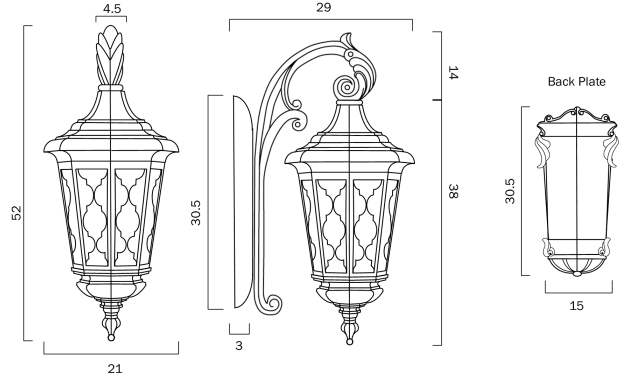

## BRINLEY 28CM EXTERIOR WALL LIGHT SMALL

### LIGHT SOURCE

**Voltage Input**

240V

**Total Wattage (max)**

25

**Globe Type**

E27

**Globe / Light Source qty**

### PRODUCT DIMENSIONS

**Fixture Weight (Kg)**

2.7

**Fixture Projection (cm)**

29

**Fixture Height (cm)**

52

**Fixture Width (cm)**