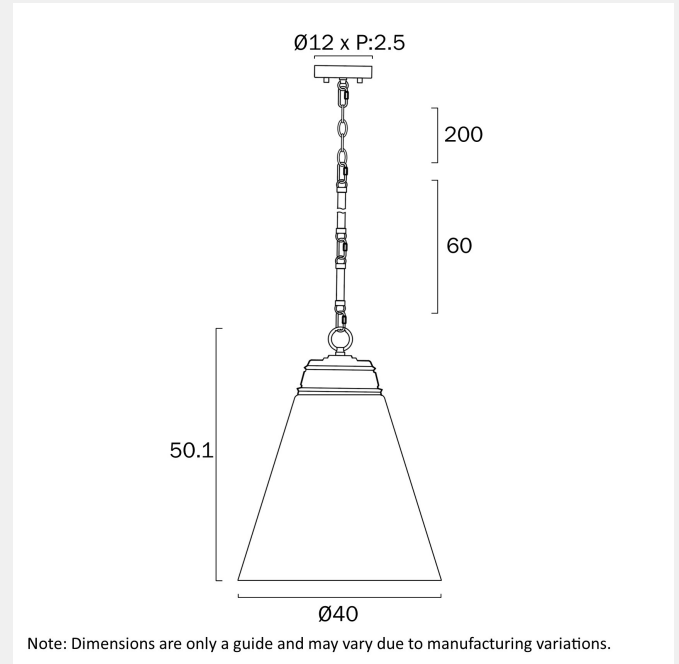

BRINE 40CM PENDANT LIGHT LARGE

VARIANTS

[BRINE PE40-AG] BRINE 40CM
PENDANT LIGHT LARGE
(ANTIQUE GOLD)

9329501079980

[BRINE PE40-BK] BRINE 40CM
PENDANT LIGHT LARGE
(BLACK)

9329501079966

[BRINE PE40-NK] BRINE 40CM
PENDANT LIGHT LARGE
(NICKEL)

9329501079973

Find BRINE 40CM PENDANT LIGHT LARGE on
www.telbix.com