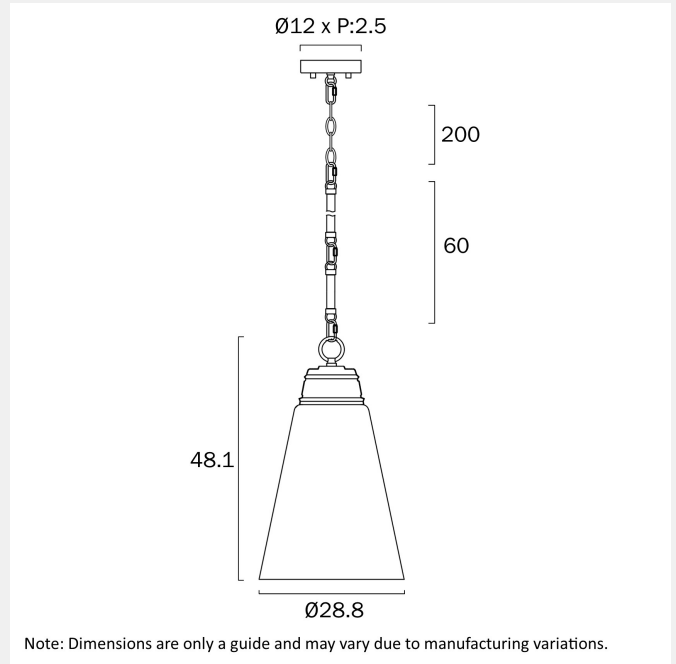

BRINE 28CM PENDANT LIGHT SMALL

VARIANTS

[BRINE PE28-AG] BRINE 28CM
PENDANT LIGHT SMALL
(ANTIQUE GOLD)

9329501079959

[BRINE PE28-BK] BRINE 28CM
PENDANT LIGHT SMALL
(BLACK)

9329501079935

[BRINE PE28-NK] BRINE 28CM
PENDANT LIGHT SMALL
(NICKEL)

9329501079942

Find BRINE 28CM PENDANT LIGHT SMALL on
www.telbix.com