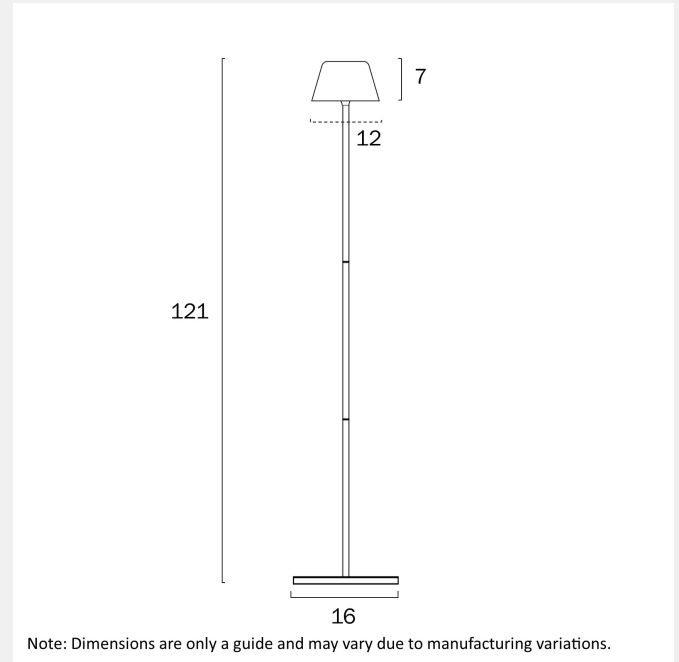

BRIANA LED RECHARGEABLE FLOOR LAMP

LIGHT SOURCE

Total Wattage (max)

3

Globe Type

LED integrated SMD

Globe / Light Source included

Yes

Color Kelvin

3 CCT (3000k - 4000k - 5000k)

Color Temperature

Warm White; Natural White; Cool White

Dimmable

Touch

CRI (Color Rendering Index)

>80

Lumens

300

SPECIFICATIONS

USB Port

Yes

Switch

Yes - 3 way Touch Switch

IP rating

IP54

Battery Capacity (mAh)

2x2000 (6-24 hour capacity)

Height Adjustable?

Yes

Electrical Protection

CLASS III - LOW VOLTAGE, <54v

COLOUR AND MATERIAL

Fixture Material

Iron

Fixture Finish

Sand

PRODUCT DIMENSIONS

Fixture Weight (Kg)

1.4

Fixture Height (cm)

120