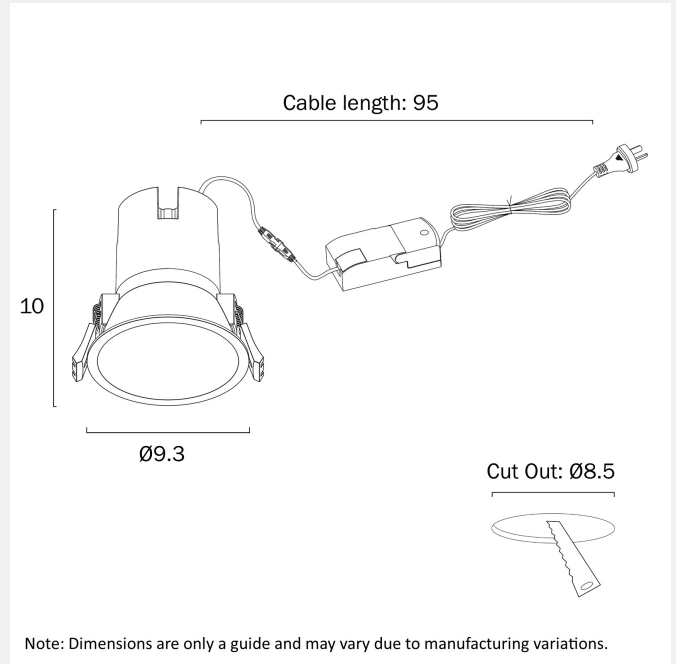

BREX 93MM LED DOWNLIGHT DIMMABLE

LIGHT SOURCE

Voltage Input

240V

Total Wattage (max)

10

Wattage

6

Fixture Color

White, Silver

PRODUCT DIMENSIONS

Fixture Weight (Kg)

0.4

Fixture Diameter (cm)

9.3

Fixture Height (cm)

10

Cut Out (cm)

8.5

Cable Length (cm)

95

WARRANTY

Replacement Warranty

*Clearance item 1 year warranty