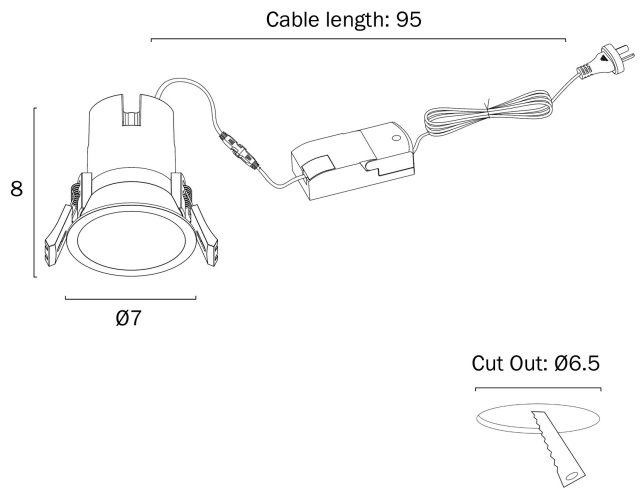

BREX 70MM LED DOWNLIGHT DIMMABLE

Note: Dimensions are only a guide and may vary due to manufacturing variations.

LIGHT SOURCE

Voltage Input

240V

Total Wattage (max)

7

Wattage

Acrylic

Fixture Color

White, Silver

PRODUCT DIMENSIONS

Fixture Weight (Kg)

0.3

Fixture Diameter (cm)

7

Fixture Height (cm)

8

Cut Out (cm)

6.5

Cable Length (cm)

95

WARRANTY

Replacement Warranty