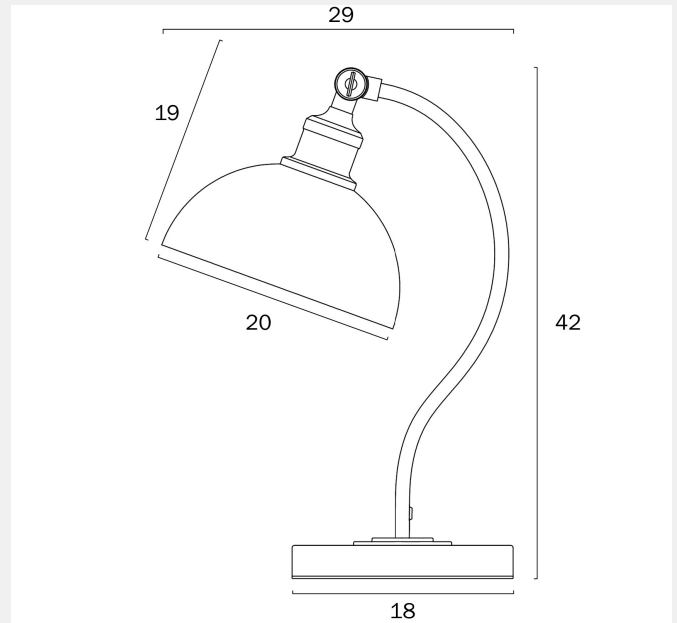

BREVIK TABLE LAMP

Note: Dimensions are only a guide and may vary due to manufacturing variations.

LIGHT SOURCE

Voltage Input

240V

Total Wattage (max)

25

Globe Type

E27

Globe / Light Source qty

1

Globe / Light Source included

No

Dimmable

Globe Dependant

SPECIFICATIONS

RAL 1013 (BE) or RAL 2010 (OG) or RAL 7021 (BK) or RAL 6013 (GN)

PRODUCT DIMENSIONS

Fixture Weight (Kg)

1.9

Fixture Height (cm)

42

Fixture Length (cm)

29