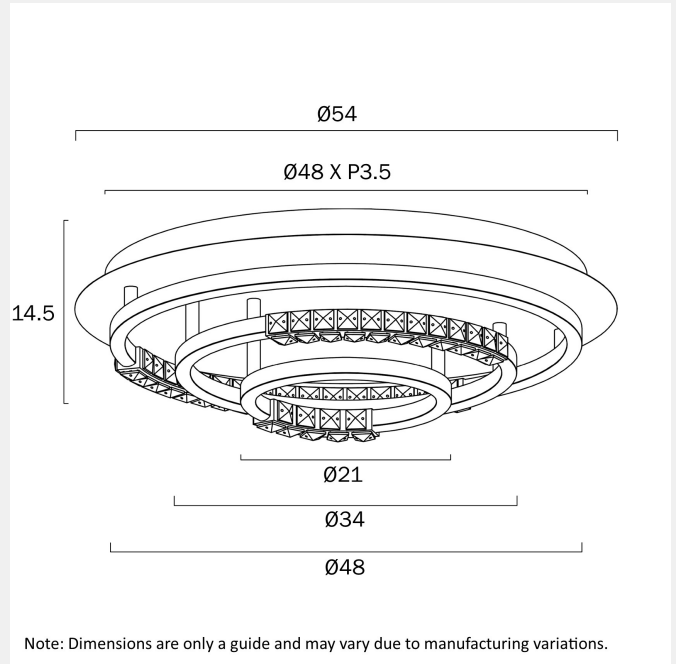

BRERA CTC CEILING LIGHT

LIGHT SOURCE

Voltage Input

240V

Total Wattage (max)

40

Globe Type

LED integrated SMD

*3 Years

PRODUCT DIMENSIONS

Fixture Weight (Kg)

4.3

Fixture Diameter (cm)

54

Fixture Projection (cm)

14.5