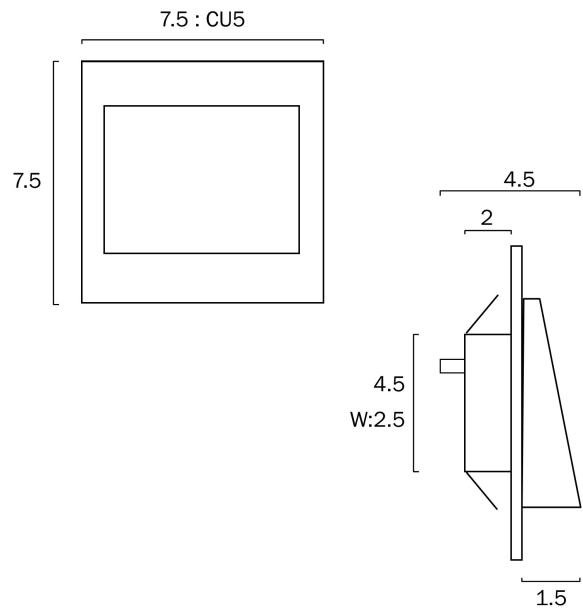

BREA SQUARE LED STAIR WALL LIGHT WHITE

Note: Dimensions are only a guide and may vary due to manufacturing variations.

LIGHT SOURCE

Voltage Input

240V

Total Wattage (max)

3

Globe Type

Aluminium, Polycarbonate

Diffuser Material

Polycarbonate

PRODUCT DIMENSIONS

Fixture Weight (Kg)

0.1

Fixture Length (cm)

7.5

Fixture Width (cm)

4.5

Fixture Height (cm)

7.5

Cut Out (cm)

5

WARRANTY

Replacement Warranty