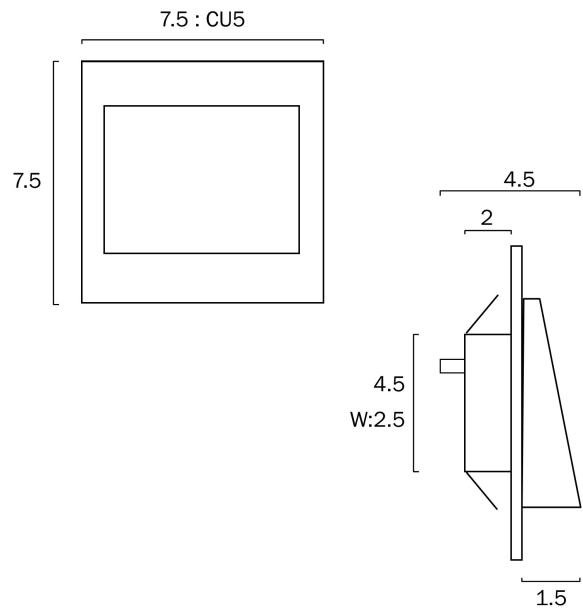

BREA SQUARE LED STAIR WALL LIGHT BLACK

Note: Dimensions are only a guide and may vary due to manufacturing variations.

LIGHT SOURCE

Voltage Input

240V

Total Wattage (max)

3

Globe Type

Aluminium, Polycarbonate

Diffuser Material

Polycarbonate

PRODUCT DIMENSIONS

Fixture Weight (Kg)

0.1

Fixture Length (cm)

7.5

Fixture Width (cm)

4.5

Fixture Height (cm)

7.5

Cut Out (cm)

5

WARRANTY

Replacement Warranty