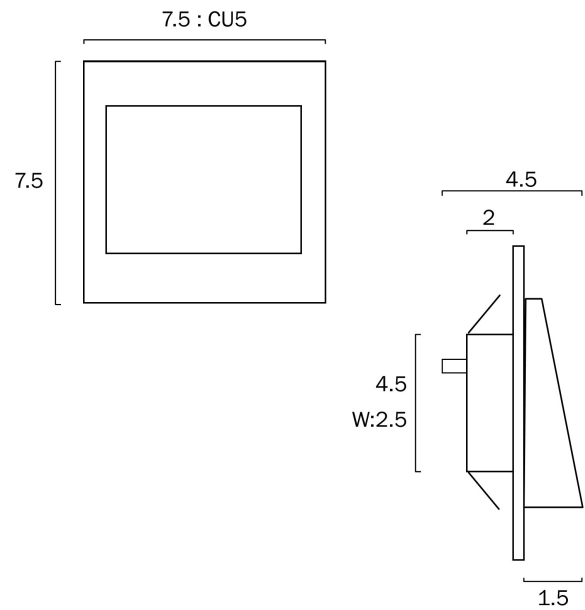

BREA SQUARE LED STAIR WALL LIGHT ALUMINIUM

Note: Dimensions are only a guide and may vary due to manufacturing variations.

LIGHT SOURCE

Voltage Input

240V

Total Wattage (max)

3

Globe Type

Aluminium, Polycarbonate

Diffuser Material

Polycarbonate

PRODUCT DIMENSIONS

Fixture Weight (Kg)

0.1

Fixture Length (cm)

7.5

Fixture Width (cm)

4.5

Fixture Height (cm)

7.5

Cut Out (cm)

5

WARRANTY

Replacement Warranty