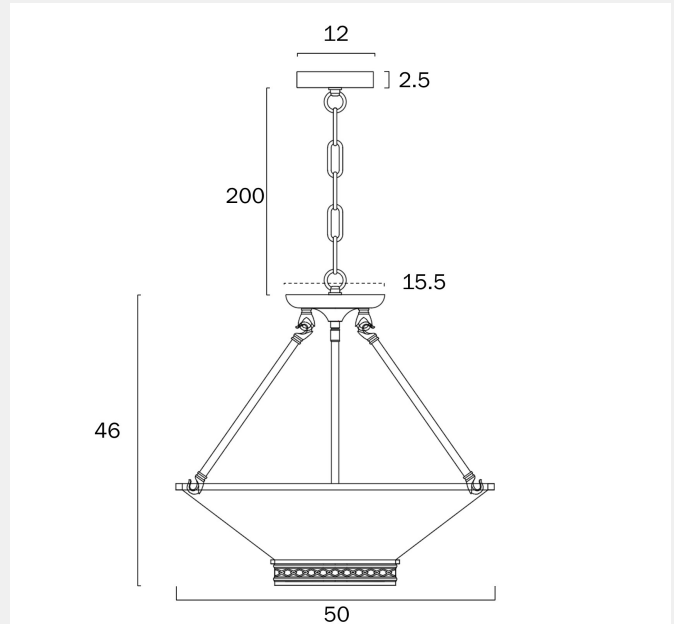

BRACCI PENDANT LIGHT CTC CEILING LIGHT

Note: Dimensions are only a guide and may vary due to manufacturing variations.

LIGHT SOURCE

- Voltage Input**
240V
- Total Wattage (max)**
100
- Wattage**
25
- Globe Type**
E27
- Globe / Light Source qty**
4
- Globe / Light Source included**
No
- Dimmable**
Globe Dependant

SPECIFICATIONS

- Lead and Plug**
No
- IP rating**
IP20

Height Adjustable?

Yes

Mounting

Surface

Electrical Protection

CLASS I - HIGH VOLTAGE, EARTH REQUIRED

Replacement Warranty

*3 Years

PRODUCT DIMENSIONS

Fixture Weight (Kg)

4.5

Telbix.

Fixture Height (cm)

460