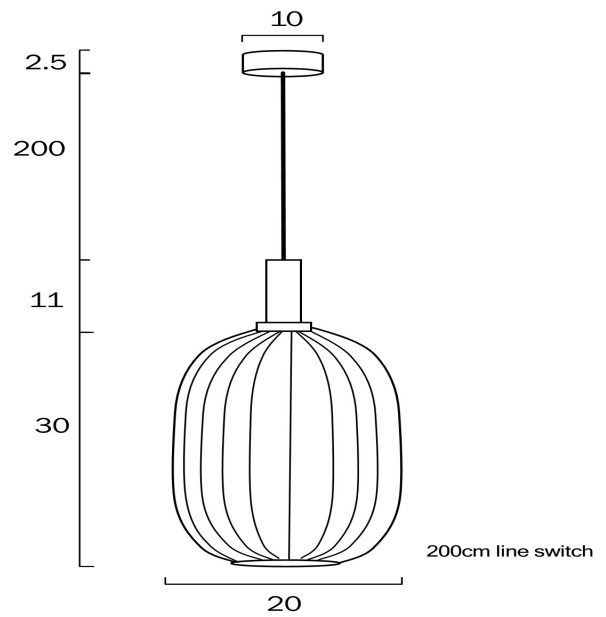

BONURA 20CM PENDANT LIGHT

LIGHT SOURCE

Voltage Input

240V

Total Wattage (max)

25

Globe Type

E27

Globe / Light Source qty

1

Globe / Light Source included

No

Dimmable

Globe Dependant

SPECIFICATIONS

Lead and Plug

Surface

Electrical Protection

CLASS I - HIGH VOLTAGE, EARTH REQUIRED

Beam Angle (degree)

360

COLOUR AND MATERIAL

Fixture Material

Metal,Glass

Fixture Weight (Kg)

1.2

Fixture Diameter (cm)

20

Fixture Height (cm)

41

Suspension Length (cm)

200