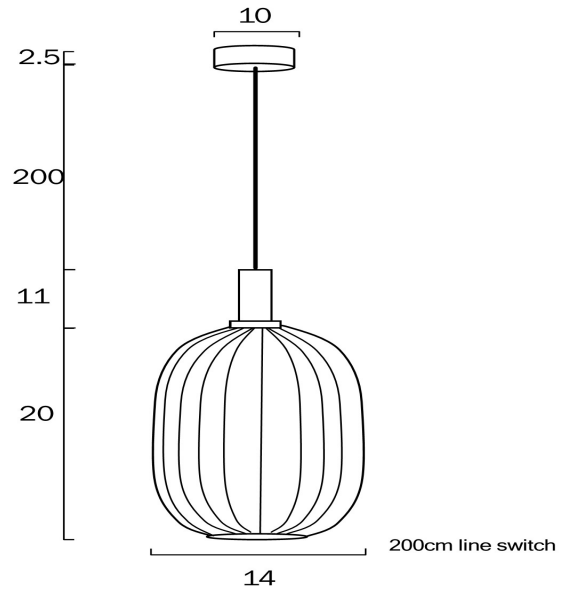

## BONURA 14CM PENDANT LIGHT

### LIGHT SOURCE

**Voltage Input**

240V

**Total Wattage (max)**

25

**Globe Type**

E27

**Globe / Light Source qty**

## PRODUCT DIMENSIONS

---

**Fixture Weight (Kg)**

1

**Fixture Diameter (cm)**

14

**Fixture Height (cm)**

31