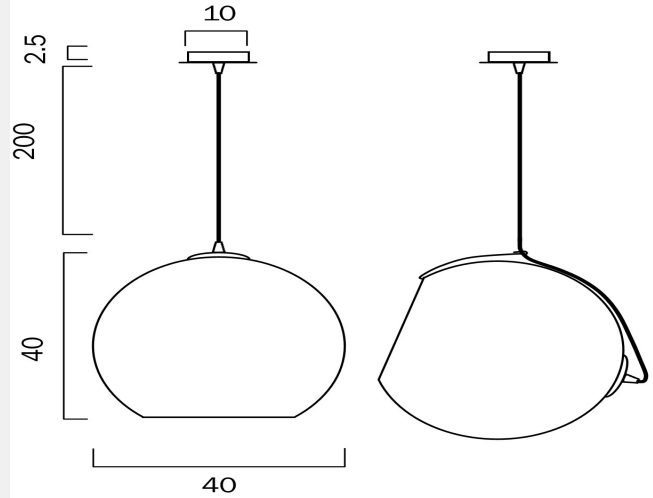

BONDI 40CM PENDANT LIGHT

LIGHT SOURCE

Voltage Input

240V

Total Wattage (max)

25

Globe Type

E27

Globe / Light Source qty

1

Globe / Light Source included

No

Dimmable

Globe Dependant

SPECIFICATIONS

Lead and Plug

Glass Color

Smoke

WARRANTY

Replacement Warranty

*3 Years

PRODUCT DIMENSIONS

Fixture Diameter (cm)

40