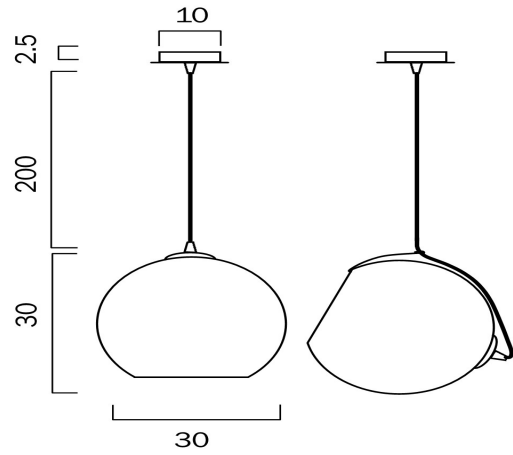

BONDI 30CM PENDANT LIGHT

LIGHT SOURCE

Voltage Input

240V

Total Wattage (max)

25

Globe Type

E27

Globe / Light Source qty

1

Globe / Light Source included

No

Dimmable

Globe Dependant

SPECIFICATIONS

Lead and Plug

Glass Color

Smoke

WARRANTY

Replacement Warranty

*3 Years

PRODUCT DIMENSIONS

Fixture Diameter (cm)

30