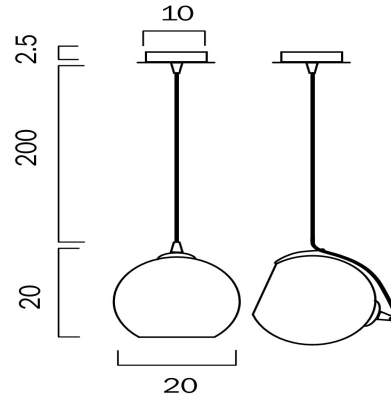

BONDI 20CM PENDANT LIGHT

LIGHT SOURCE

Voltage Input

240V

Total Wattage (max)

25

Globe Type

E27

Globe / Light Source qty

1

Globe / Light Source included

No

Dimmable

Globe Dependant

SPECIFICATIONS

Lead and Plug

Glass Color

Smoke

WARRANTY

Replacement Warranty

*3 Years

PRODUCT DIMENSIONS

Fixture Diameter (cm)

20