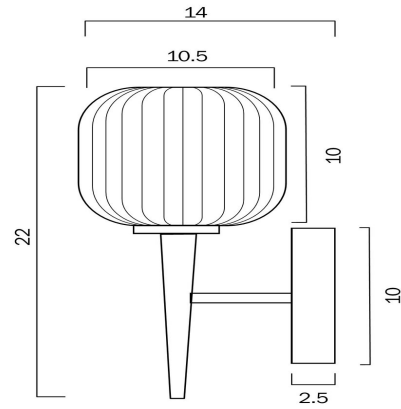

### LIGHT SOURCE

**Voltage Input**

240V

**Total Wattage (max)**

3

**Globe Type**

G9

**Globe / Light Source qty**

### PRODUCT DIMENSIONS

**Fixture Weight (Kg)**

0.6