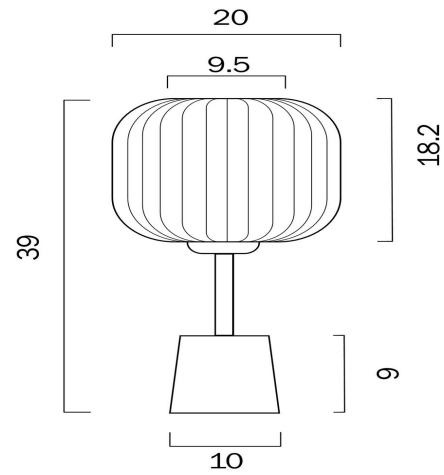

### LIGHT SOURCE

**Voltage Input**

240V

**Total Wattage (max)**

25

**Globe Type**

E27

**Globe / Light Source qty**

### PRODUCT DIMENSIONS

**Fixture Height (cm)**

39

**Fixture Diameter (cm)**

20

**Cable Length (cm)**

180 (30+Inline Switch+150)