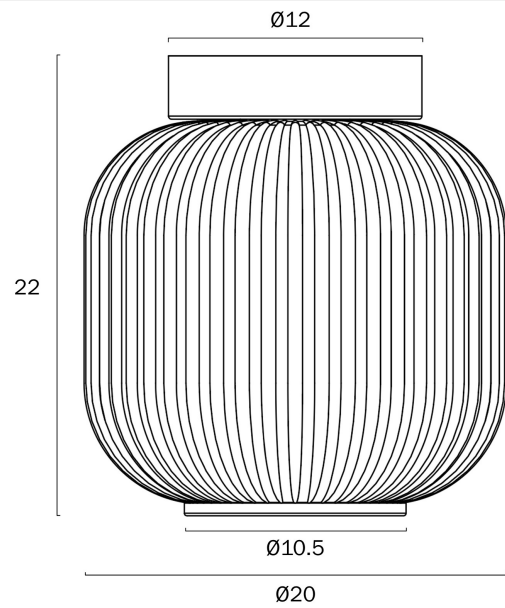

BOBO BATTEN FIX CEILING LIGHT

Note: Dimensions are only a guide and may vary due to manufacturing variations.

LIGHT SOURCE

Globe Type

B22

Globe / Light Source qty

1

Globe / Light Source included

No

Dimmable

Globe Dependant

SPECIFICATIONS

Lead and Plug

No

IP rating

IP20

Glass

PRODUCT DIMENSIONS

Fixture Weight (Kg)

0.8

Fixture Projection (cm)

22

Fixture Height (cm)

22

Fixture Diameter (cm)

20

WARRANTY

Replacement Warranty

*3 Years

OTHER

Installation Required

Yes (DIY)