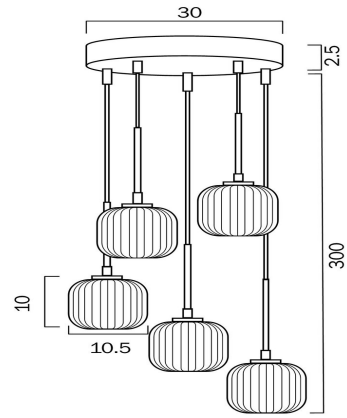

BOBO 5 PENDANT LIGHT

LIGHT SOURCE

Voltage Input

240V

Total Wattage (max)

15

Wattage

3

Globe Type

G9

Globe / Light Source qty

5

Globe / Light Source included

No

Color Kelvin

3000k

Fixture Weight (Kg)

3.2

Fixture Diameter (cm)

30

Fixture Height (cm)

25

OTHER

Installation Required