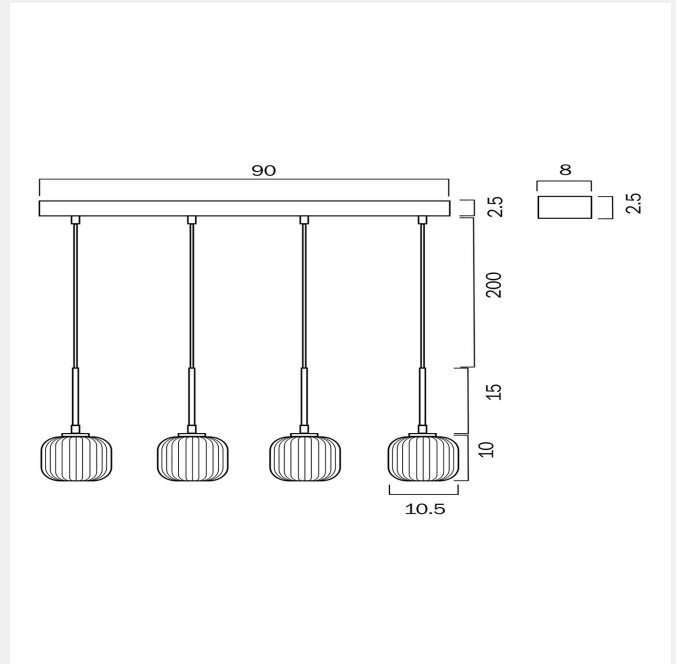

BOBO 4 PENDANT LIGHT

LIGHT SOURCE

Voltage Input

240V

Total Wattage (max)

12

Wattage

3

WARRANTY

Replacement Warranty

*3 Years

PRODUCT DIMENSIONS

Fixture Height (cm)

25

Fixture Length (cm)

90