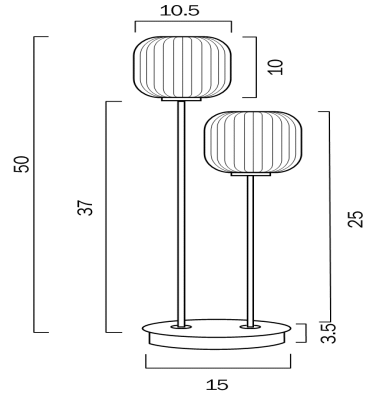

BOBO 2 LIGHT TABLE LAMP

LIGHT SOURCE

Voltage Input

240V

Total Wattage (max)

6

Wattage

3

Color Temperature

Warm White

Dimmable

Globe Dependant

CRI (Color Rendering Index)

>80

SPECIFICATIONS

Lead and Plug

Fixture Material

Glass,Metal

Fixture Finish

Matte

PRODUCT DIMENSIONS

Fixture Weight (Kg)

0.5

Fixture Height (cm)

50

Telbix.

Fixture Diameter (cm)

15

Cable Length (cm)

180 (30+Inline Switch+150)

WARRANTY

Replacement Warranty