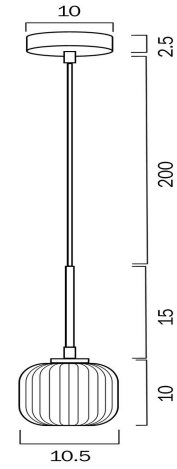

BOBO 1 PENDANT LIGHT

LIGHT SOURCE

Voltage Input

240V

Total Wattage (max)

3

Globe Type

G9

Globe / Light Source qty

1

Globe / Light Source included

No

Color Kelvin

3000k

Color Temperature

Warm White

Fixture Diameter (cm)

10.5

Fixture Height (cm)

10

Suspension Length (cm)

200

OTHER

Installation Required